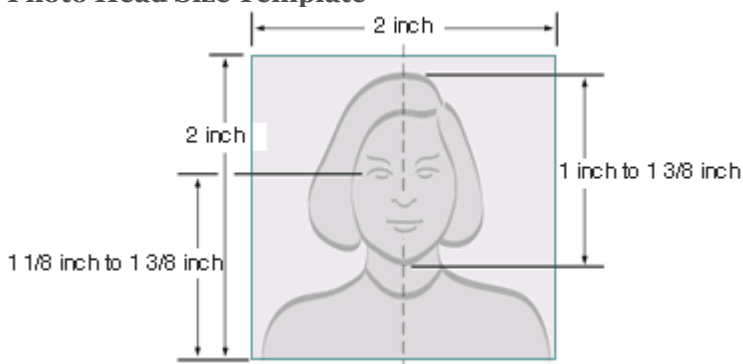

Photo Head Size Template

- Photo must be 2 inches by 2 inches
- The height of the head (top of hair to bottom of chin) should measure 1 inch to 1 3/8 inches (25 mm - 35 mm)
- Make sure the eye height is between 1 1/8 inches to 1 3/8 inches (28 mm - 35 mm) from the bottom of the photo