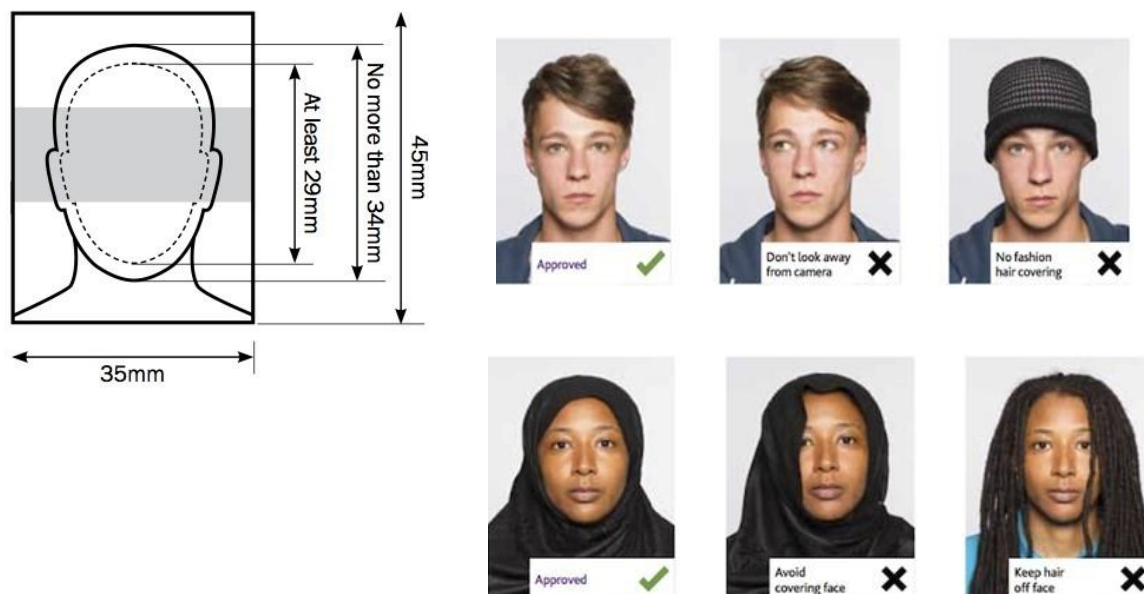

## OPCW Photo Specifications

You need to upload one (1) photograph for the badge request.

Your photo should:

- be 45mm high by 35mm wide
- not be a cut-down version of a larger picture
- be taken against a plain background (white, grey or neutral colour)
- be a close-up of your full head and upper shoulders (see above)
- be clear and in focus
- contain no other objects or people
- contain an image of you facing forward and looking straight at the camera with a neutral facial expression