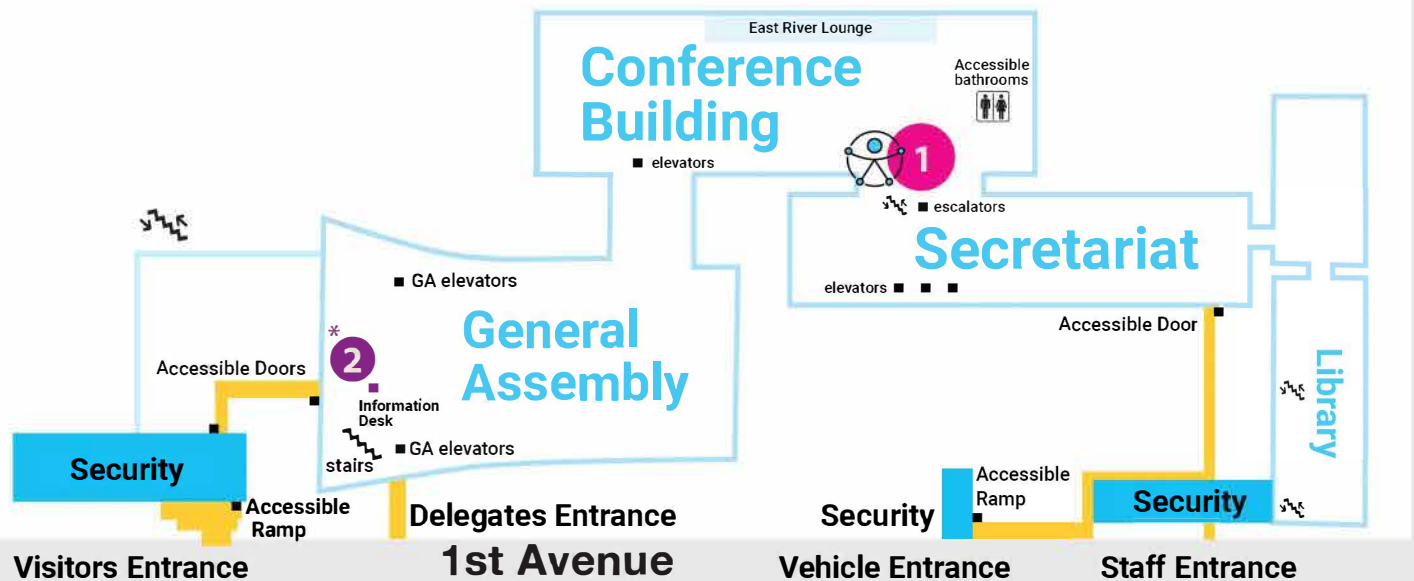

Accessibility Centre

Centre d'accessibilité

www.un.org/development/desa/enable/2019/fr

Map of First level

1 Accessibility Centre

Conference Building (CB), Level 1B
(by the Secretariat Escalators)

2 Accessibility Kiosk

* Visitors Entrance (General Assembly Building)
*Open on demand during peak periods of activity

48 St

Dag Hammarskjöld Plaza

47 St

46 St

45 St

44 St

43 St

42 Street

Accessibility Centre

Centre d'accessibilité

Map of 1st Basement level (1B)

FDR Drive

FDR Drive

East River Path

1st Avenue

www.un.org/development/desa/enable

Conference Building (CB)

Conference Building, Level 1B (1st basement)

Convenience Recepticals which may be used to Charge Wheelchairs