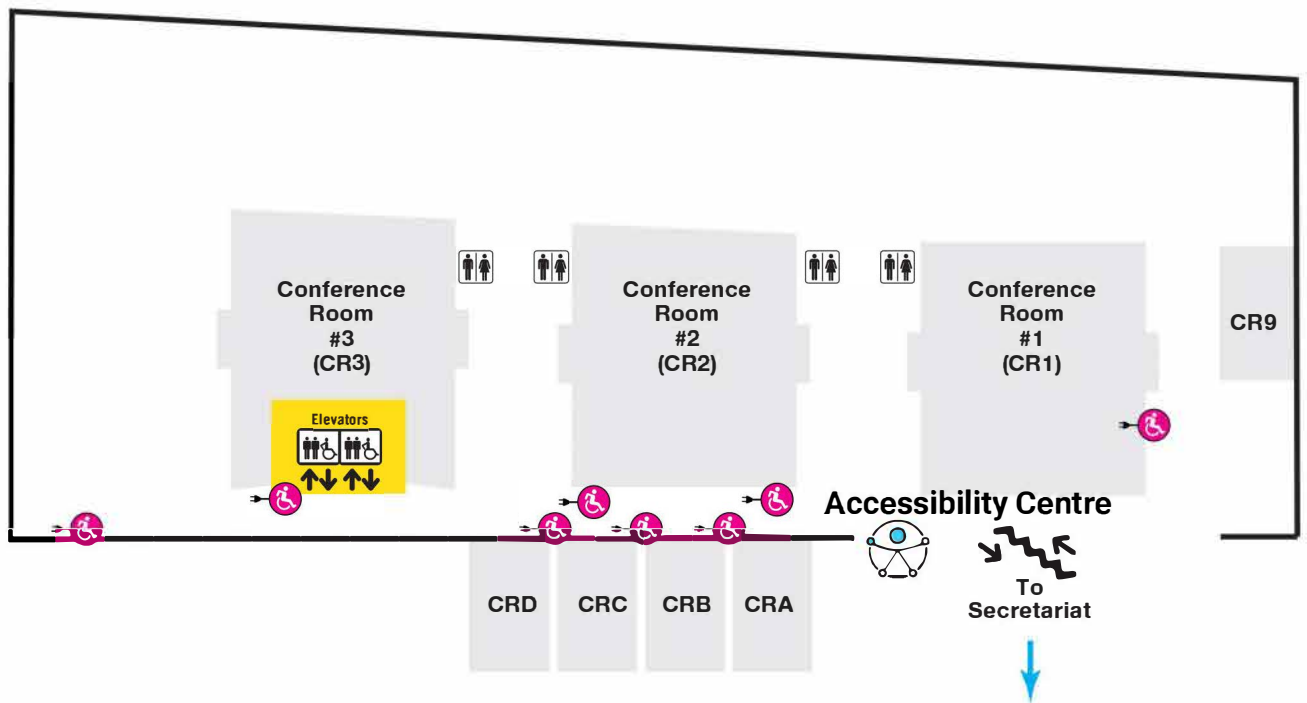

42 Street

Accessibility Centre

Centre d'accessibilité

Map of 1st Basement level (1B)

FDR Drive

FDR Drive

East River Path

1st Avenue

42 Street

2nd Avenue

2nd Avenue

Accessibility Centre

Conference Building (CB), Level 1 (First Floor)

Conference Building, Level 2 (Second Floor)

**Accessibility
Centre**

**Centre
d'accessibilité**

www.un.org/development/desa/enable

Conference Building (CB)

Conference Building, Level 1B (1st basement)

Convenience Recepticals which may be used to Charge Wheelchairs