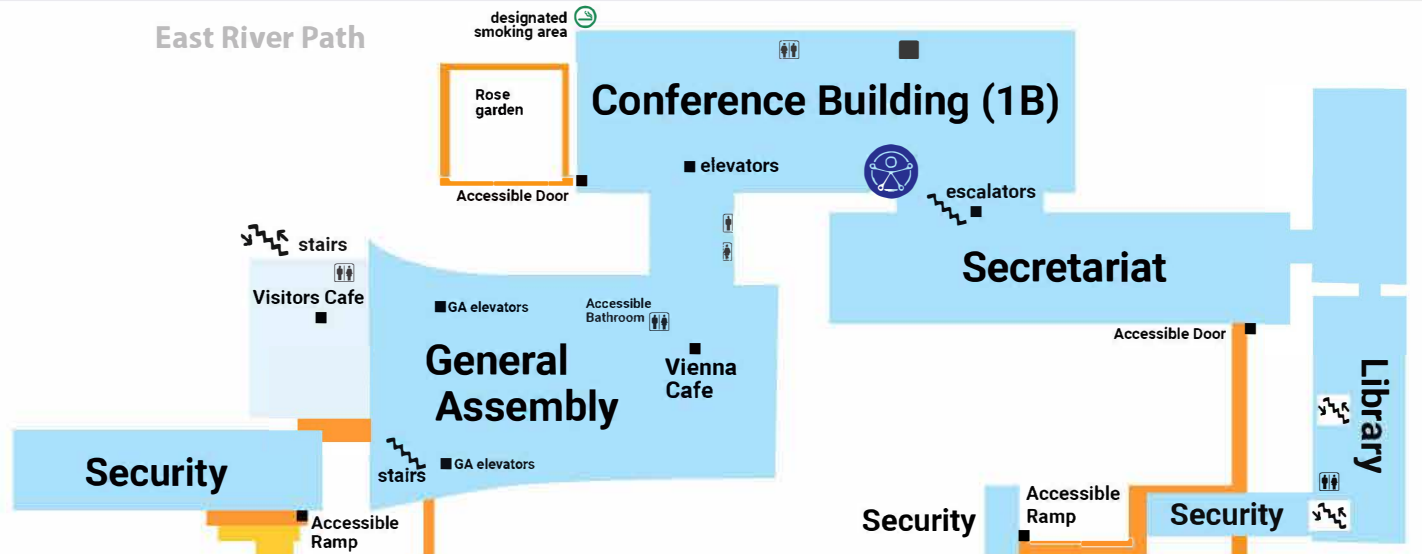

Accessibility Centre

Centre d'accessibilité

www.un.org/development/desa/enable/2019/fr

Map of First level

1 Accessibility Centre

Conference Building (CB), Level 1B
(by the Secretariat Escalators)

2 Accessibility Kiosk

* Visitors Entrance (General Assembly Building)
*Open on demand during peak periods of activity

48 St

Dag Hammarskjöld Plaza

47 St

46 St

45 St

44 St

43 St

42 Street

Accessibility Centre

Centre d'accessibilité

Map of 1st Basement level (1B)

FDR Drive

FDR Drive

East River Path

1st Avenue