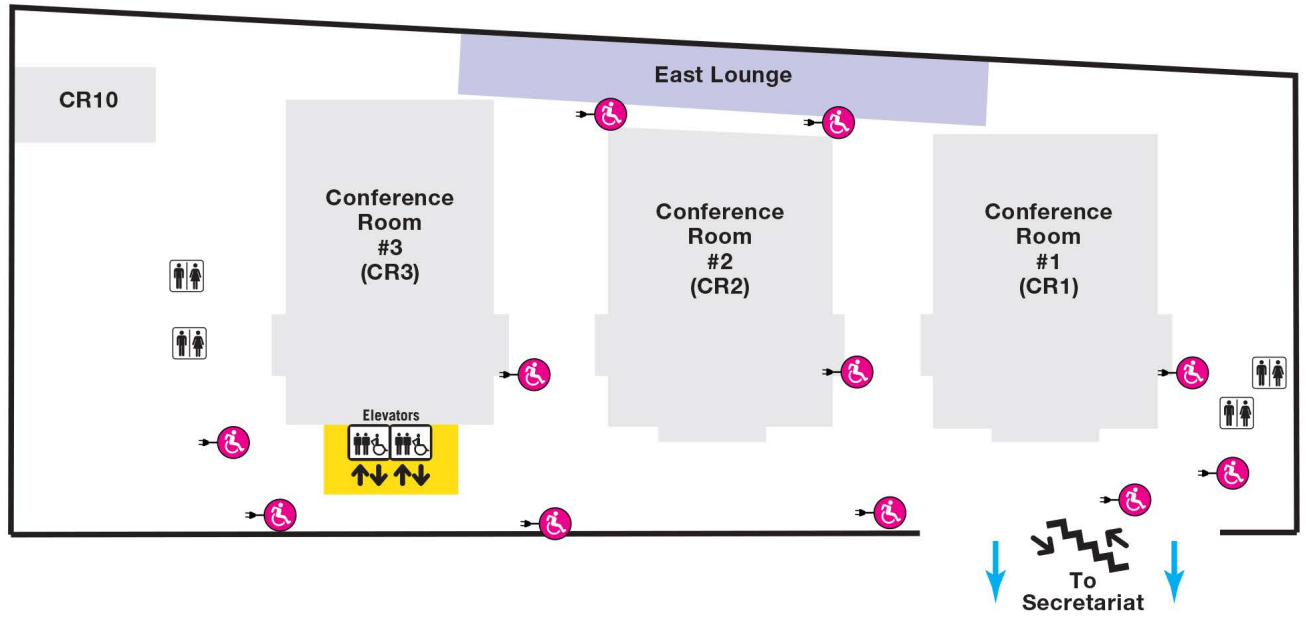

42 Street

Accessibility Centre

Centre d'accessibilité

Map of 1st Basement level (1B)

FDR Drive

FDR Drive

East River Path

1st Avenue

42 Street

2nd Avenue

2nd Avenue

Accessibility Centre

Conference Building (CB), Level 1 (First Floor)

Conference Building, Level 2 (Second Floor)

**Accessibility
Centre**

**Centre
d'accessibilité**

www.un.org/development/desa/enable

Conference Building (CB)

Conference Building, Level 1B (1st basement)

Convenience Recepticals which may be used to Charge Wheelchairs